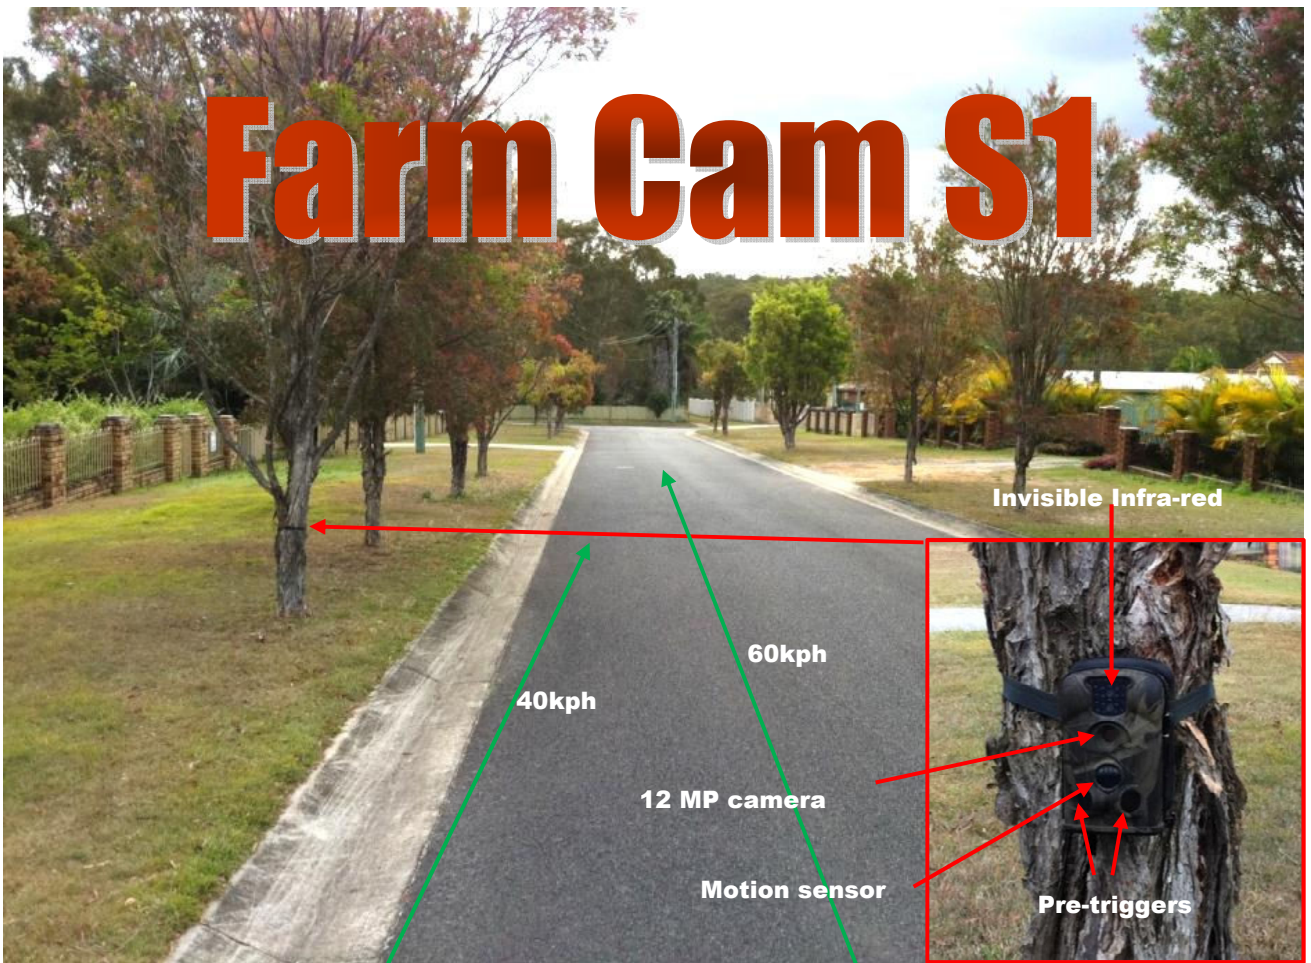

Farm Cam S1

At 40kph

At 60kph

Farm Cam S1

This 12MP camera is an excellent portable budget security surveillance solution. The Farm Cam S1 is fully self-contained, can take 12 megapixel pictures during the day and at night and comes with the following features;

- Able to take 12 or 5 megapixel images Able to record 60 seconds of video.
- Built in invisible infra-red for night time recording.
- Images are stored on an internal SD card.
- Powered by 4 x AA batteries which can be expanded to 8 x AA batteries.
- Optional solar panel to extend battery life is available.
- Optional lockable metal housing is available.

Manufacturer's Specifications

Infra-red Flash	10 Metres
Memory	Removable 2 to 16 GB SD Card
PIR Sensing distance	20 Metres
PIR Sensing angle	35°
Operation Mode	Day / Night
Weather Proofing	IP54
Trigger Mode	Motion sensor OR time lapse
Trigger Interval	0 Seconds – 60 Minutes (Programmable)
Trigger Time	0.8 seconds
Shots per activation	1 – 3 (programmable)
Video length	1 – 60 seconds (programmable)
Time Stamp	On / Off Includes serial number
Scheduler	Programmable on/off time
Password Protection	Programmable password locks camera but NOT images on card.